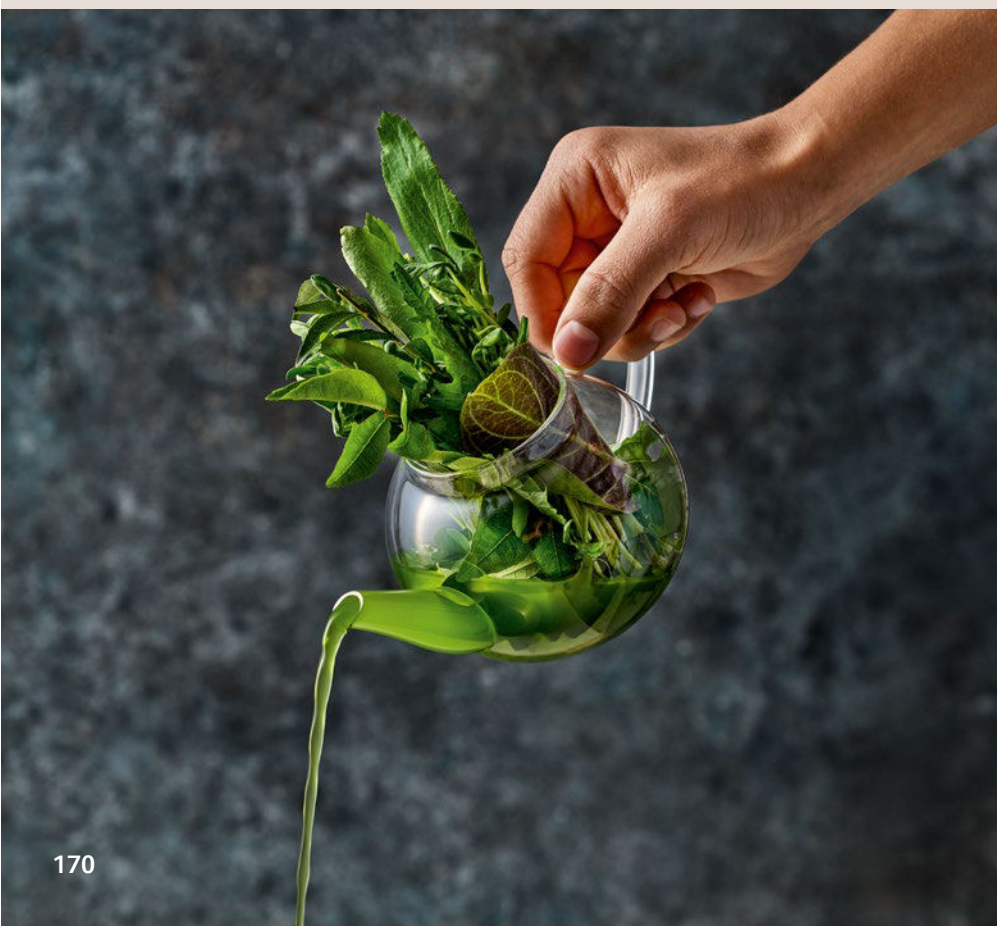

Pots & Pourers

The art of pouring

Celebrating tea, presenting coffee with style, and showcasing sauces or jus with elegance: POTS & POURERS made from selected materials such as stoneware, cast iron, or glass transform the moment into one of pure indulgence. Whether bold and archaic or delicate and transparent, these ADDITIONS blend in harmoniously. Pouring becomes a special gesture of hospitality.